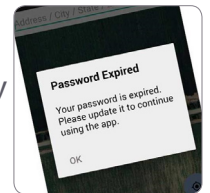

## UPDATE - NEW LOOK AND NEW FEATURES!

**NEW LOOK!** The app now loads on a map view, allowing the user to search profiles and create a Walking Farm® all from one place. Plus, a **side menu** provides easy access to navigate the app.

Watch **Tutorial Videos** within the app. Plus, new **Contact Support** form in the app instantly opens a ticket with Red Shed, and provides critical user details (such as device type, username, etc.) so our team can respond quickly.

**FAST FACTS** views feature high-level neighborhood and property details in Walking Farms®, Profiles, and Comp Sales (within a profile).

**In-App Password Update:** Users will be prompted when the password is expired and be able to update it directly from the app, with two easy taps!