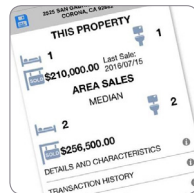

FAST FACTS views feature high-level neighborhood and property details in Walking Farms®, Profiles, and Comp Sales (within a profile).