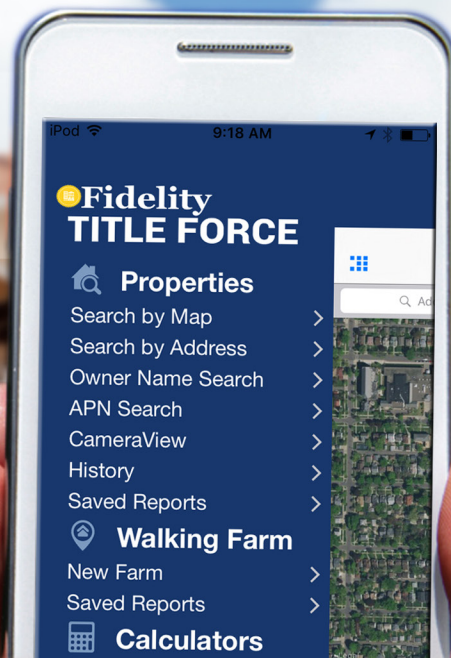

# Fidelity TITLE FORCE

**NEW  
FEATURES!**

**All the Property Information You Need ... Anywhere You Need It!**

## UPDATE - NEW LOOK AND NEW FEATURES!

**NEW LOOK!** The app now loads on a map view, allowing the user to search profiles and create a Walking Farm® all from one place. Plus, a **side menu** provides easy access to navigate the app.

**FAST FACTS** views feature high-level neighborhood and property details in Walking Farms®, Profiles, and Comp Sales (within a profile).

**In-App Password Update:** Users will be prompted when the password is expired and be able to update it directly from the app, with two easy taps!